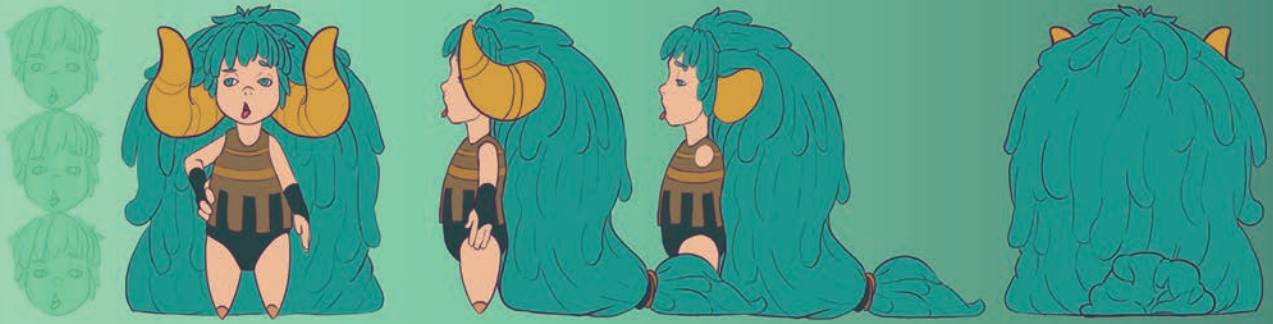

GREEN
FOREST

peacy

ADRIÁN
SARDINA

It tra

BunnyDoll Lapin

ADRIÁN SARDINA

transform in Lapin

GREEN FOREST

envy

ADRIÁN SARDINA

ADRIÁN SARDINA

line up

ADRIÁN SARDINA

demonio

ADRIÁN SARDINA

Flora