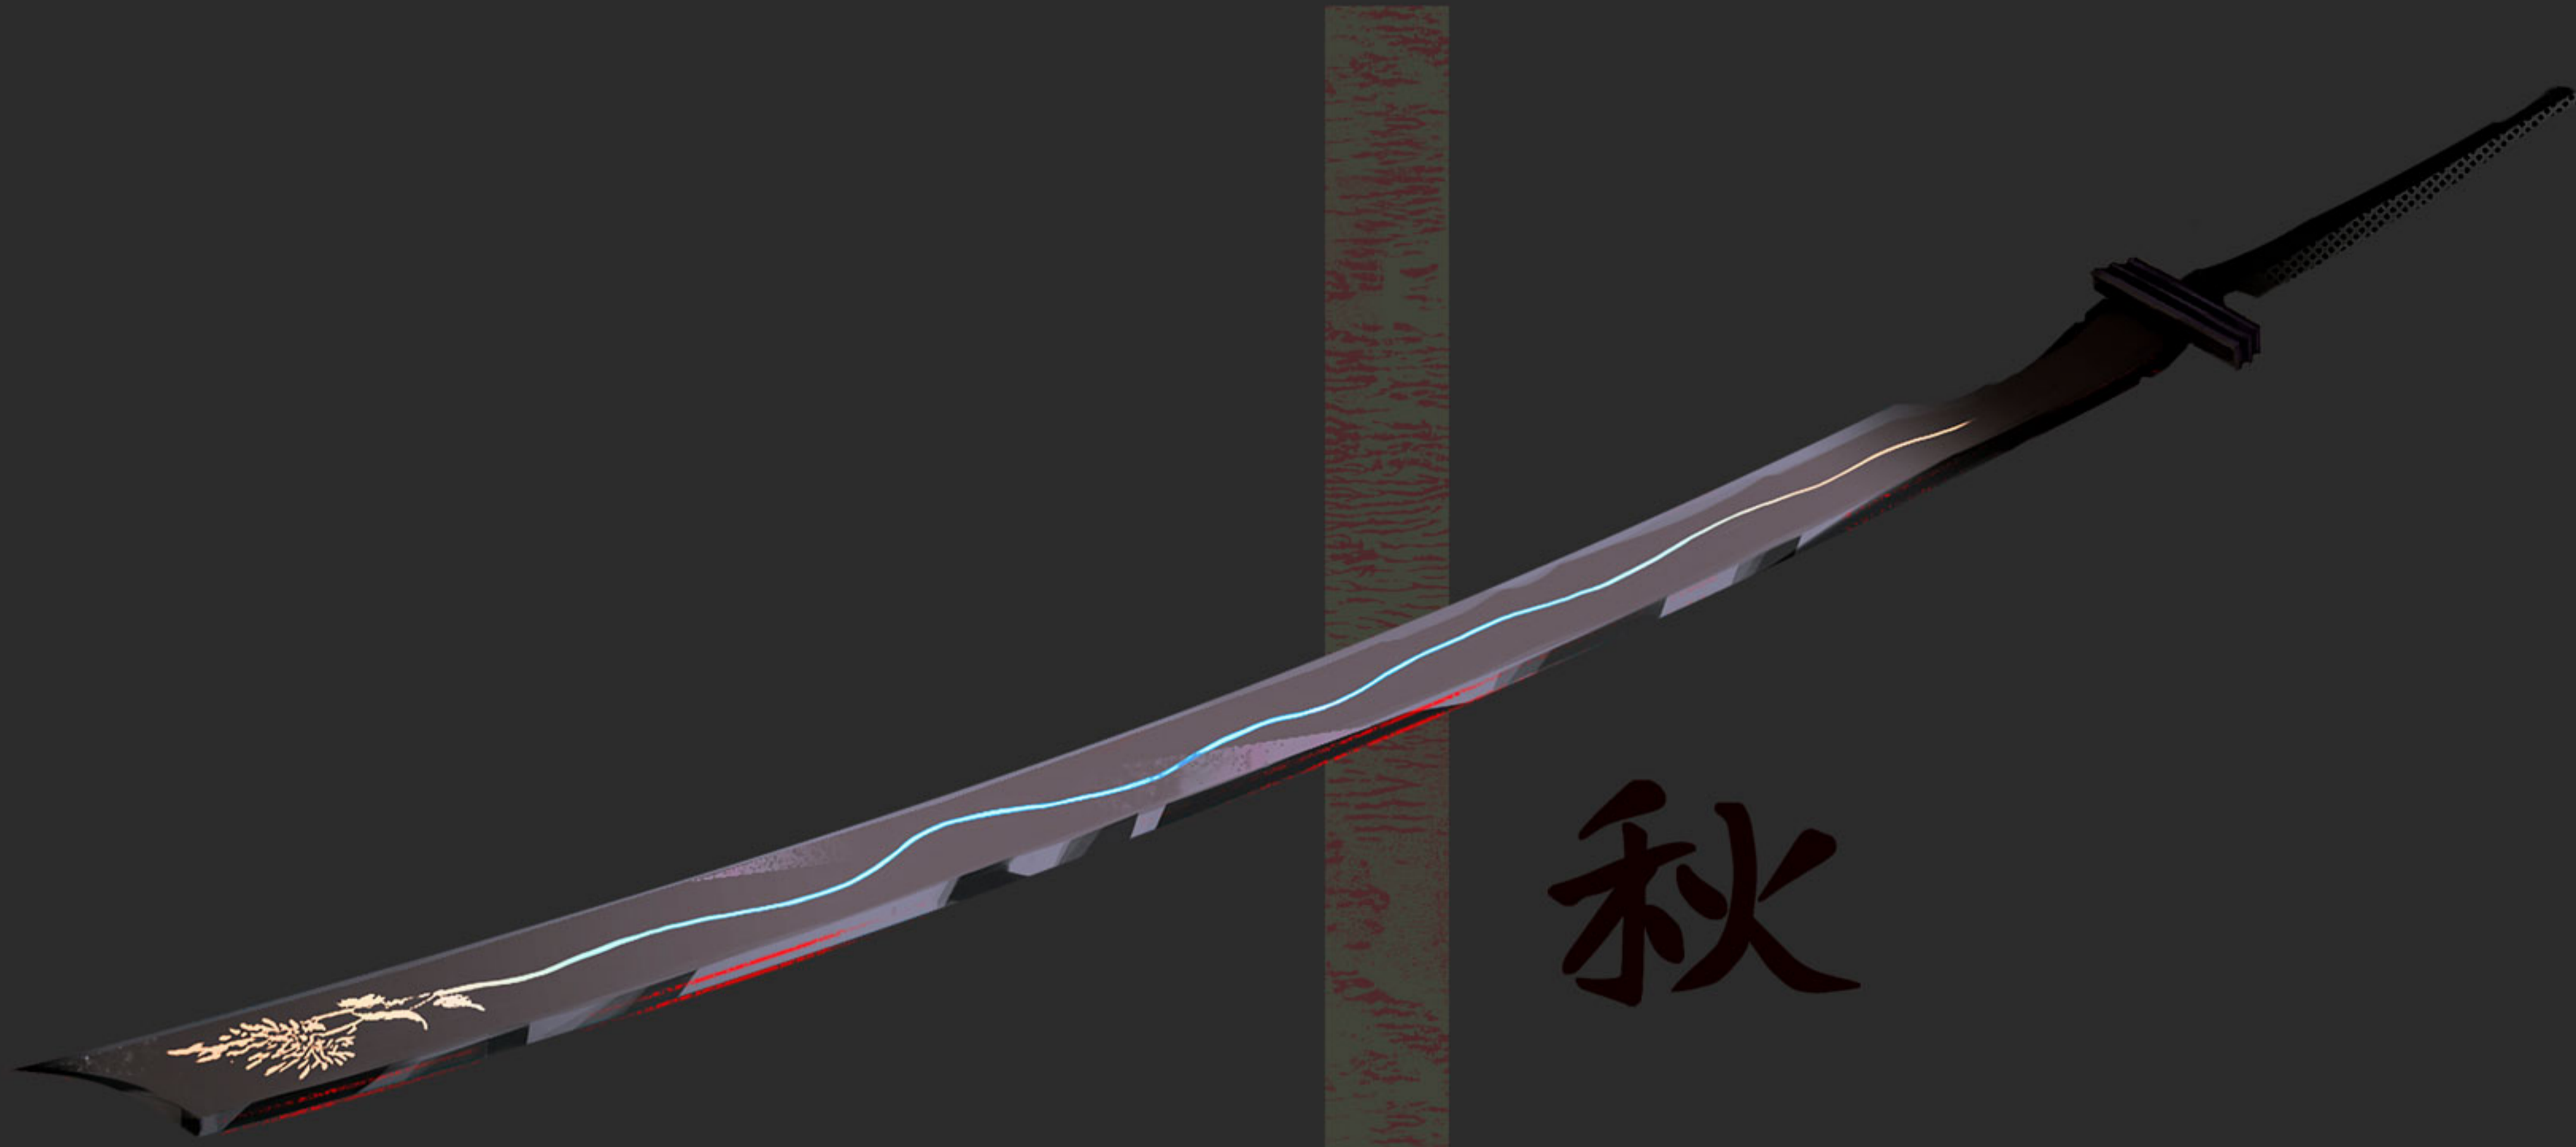

AVA

M  
A  
N  
I

ADA

NIKO

HYPER 72-

MADE IN JAPAN

冬

秋

TACHI  
MADE IN JAPAN